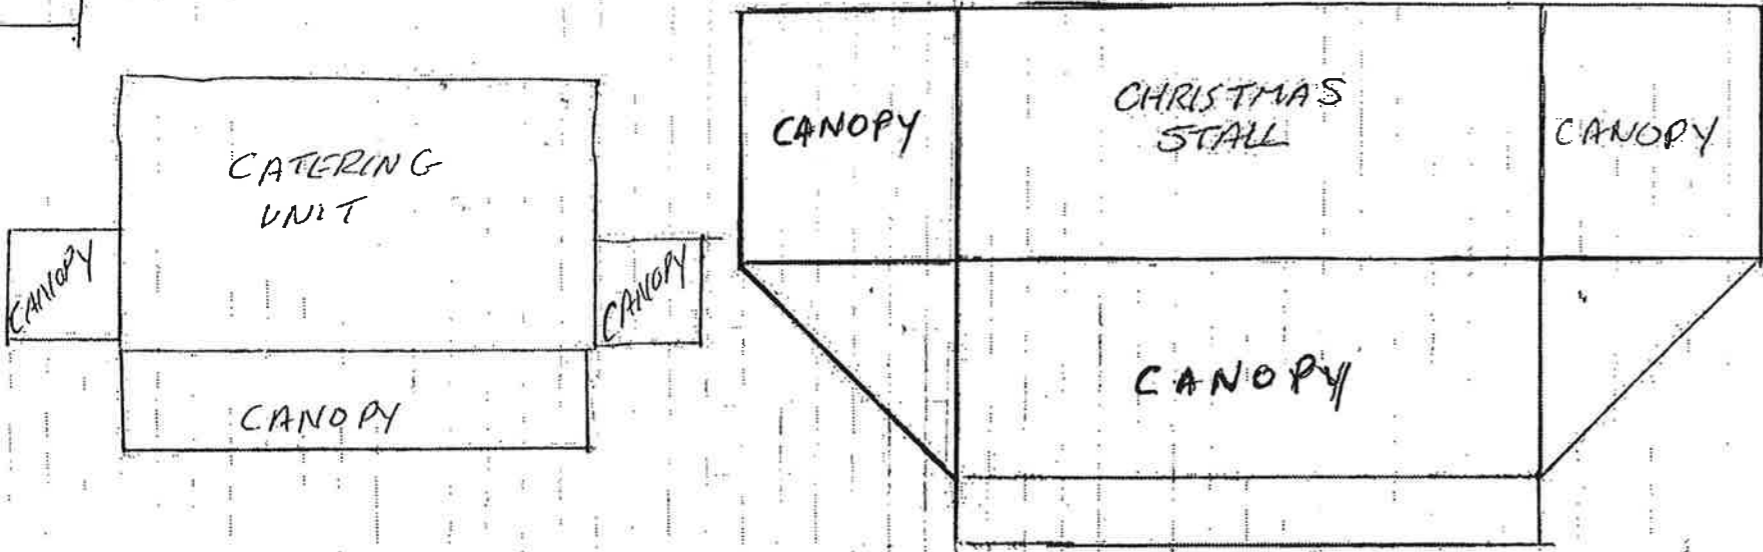

NAT WEST BANK

BRICK WALL

NAT WEST CAR PARK ENTRANCE

SIDE ENTRANCE TO WODC SHOP

WODC COUNCIL SHOP

ONE SQUARE = 1 FEET

**WEST OXFORDSHIRE
DISTRICT COUNCIL**

West Oxfordshire District Council

Woodgreen

Witney

Oxfordshire

OX28 1NB

Tel: 01993 861000

Fax: 01993 861050

www.westoxon.gov.uk

Map Title:	Plan of Christmas stall location - Welch Way
Date: 20.10.15	Scale: 1:250