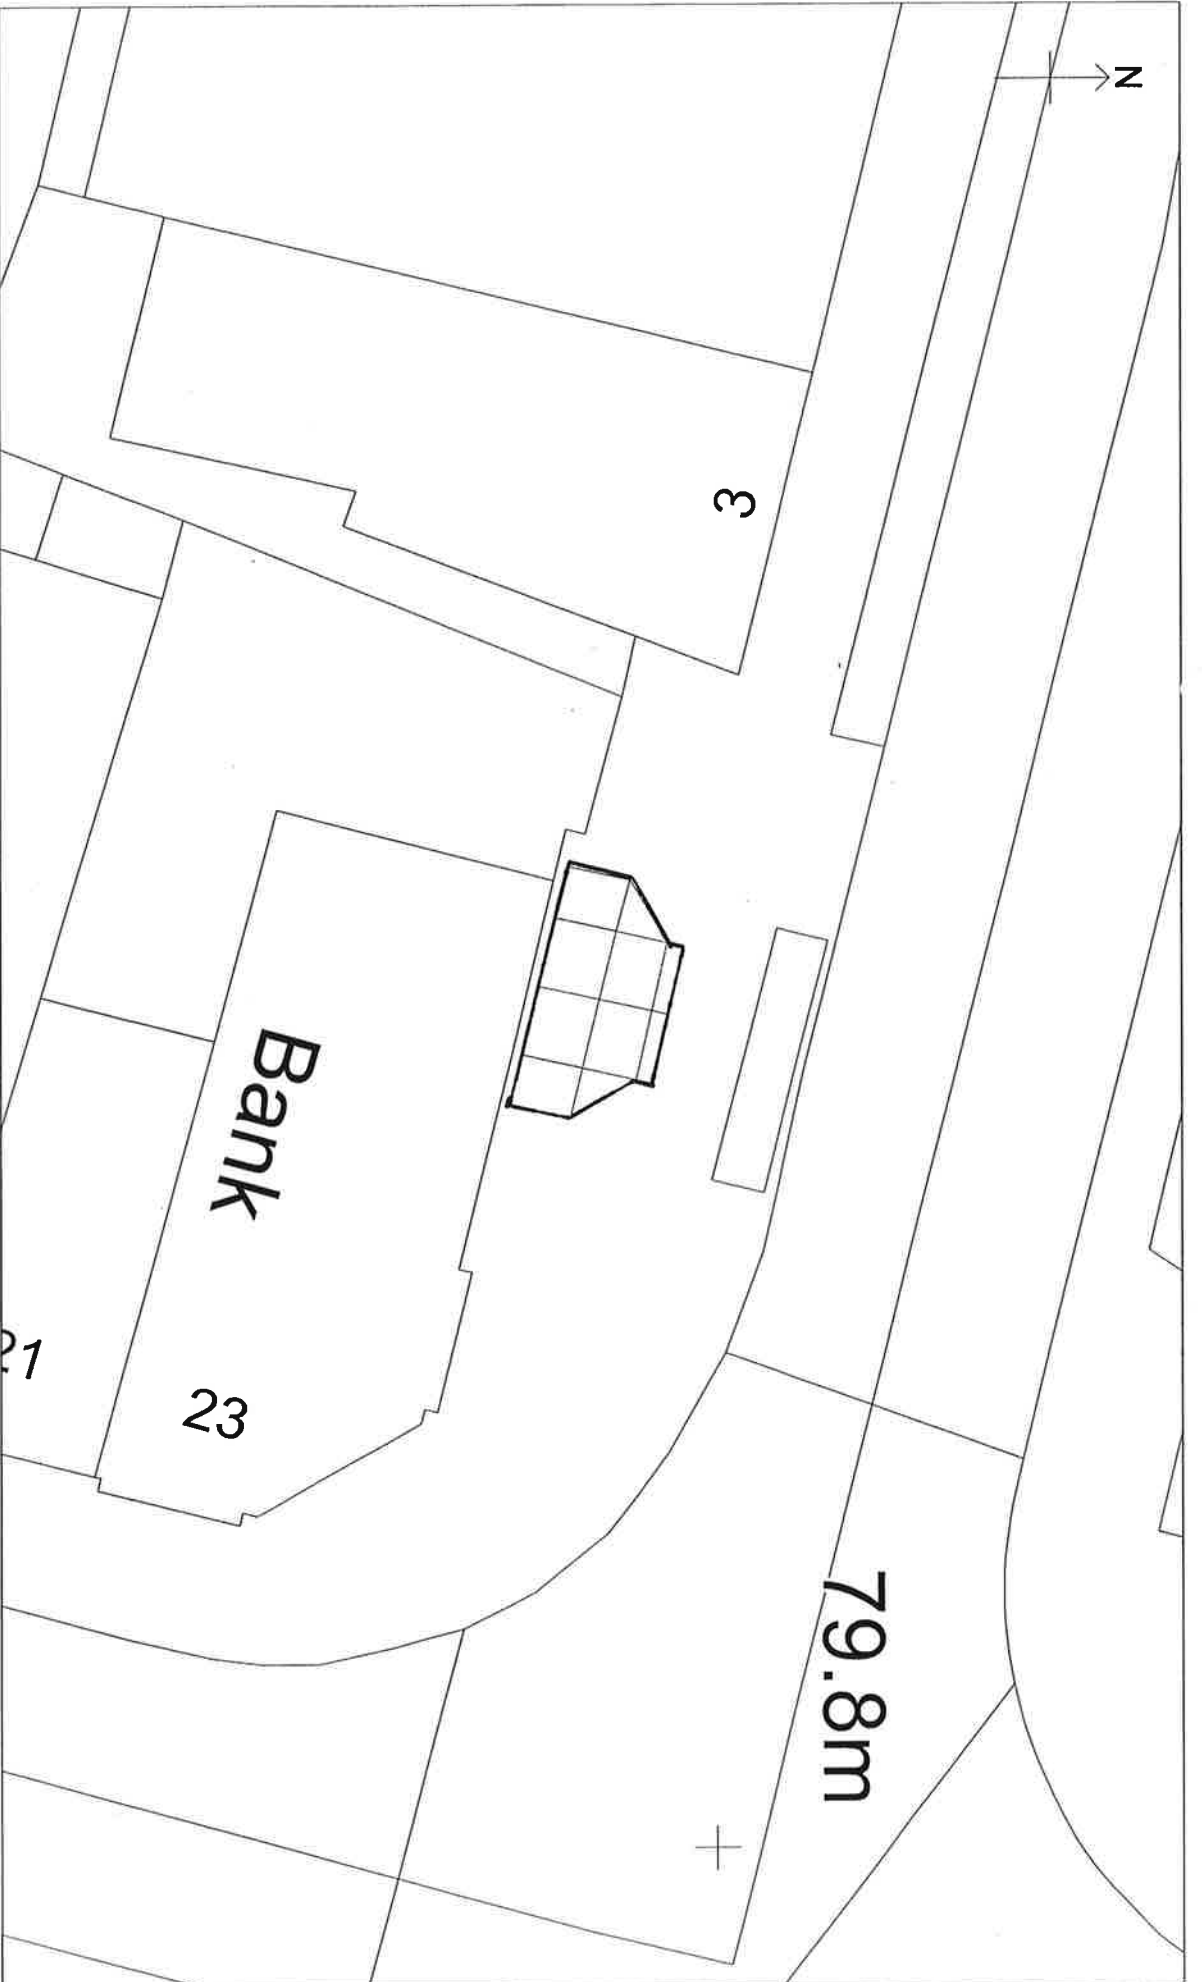

NAT WEST BANK

BRICK WALL

NAT WEST CAR PARK ENTRANCE

SIDE ENTRANCE TO WODC SHOP

WODC COUNCIL SHOP

ONE SQUARE = 1 FEET

**WEST OXFORDSHIRE
DISTRICT COUNCIL**

West Oxfordshire District Council

Woodgreen

Witney

Oxfordshire

OX28 1NB

Tel: 01993 861000

Fax: 01993 861050

www.westoxon.gov.uk

Map Title:	Plan of Christmas stall location - Welch Way
Date: 20.10.15	Scale: 1:250